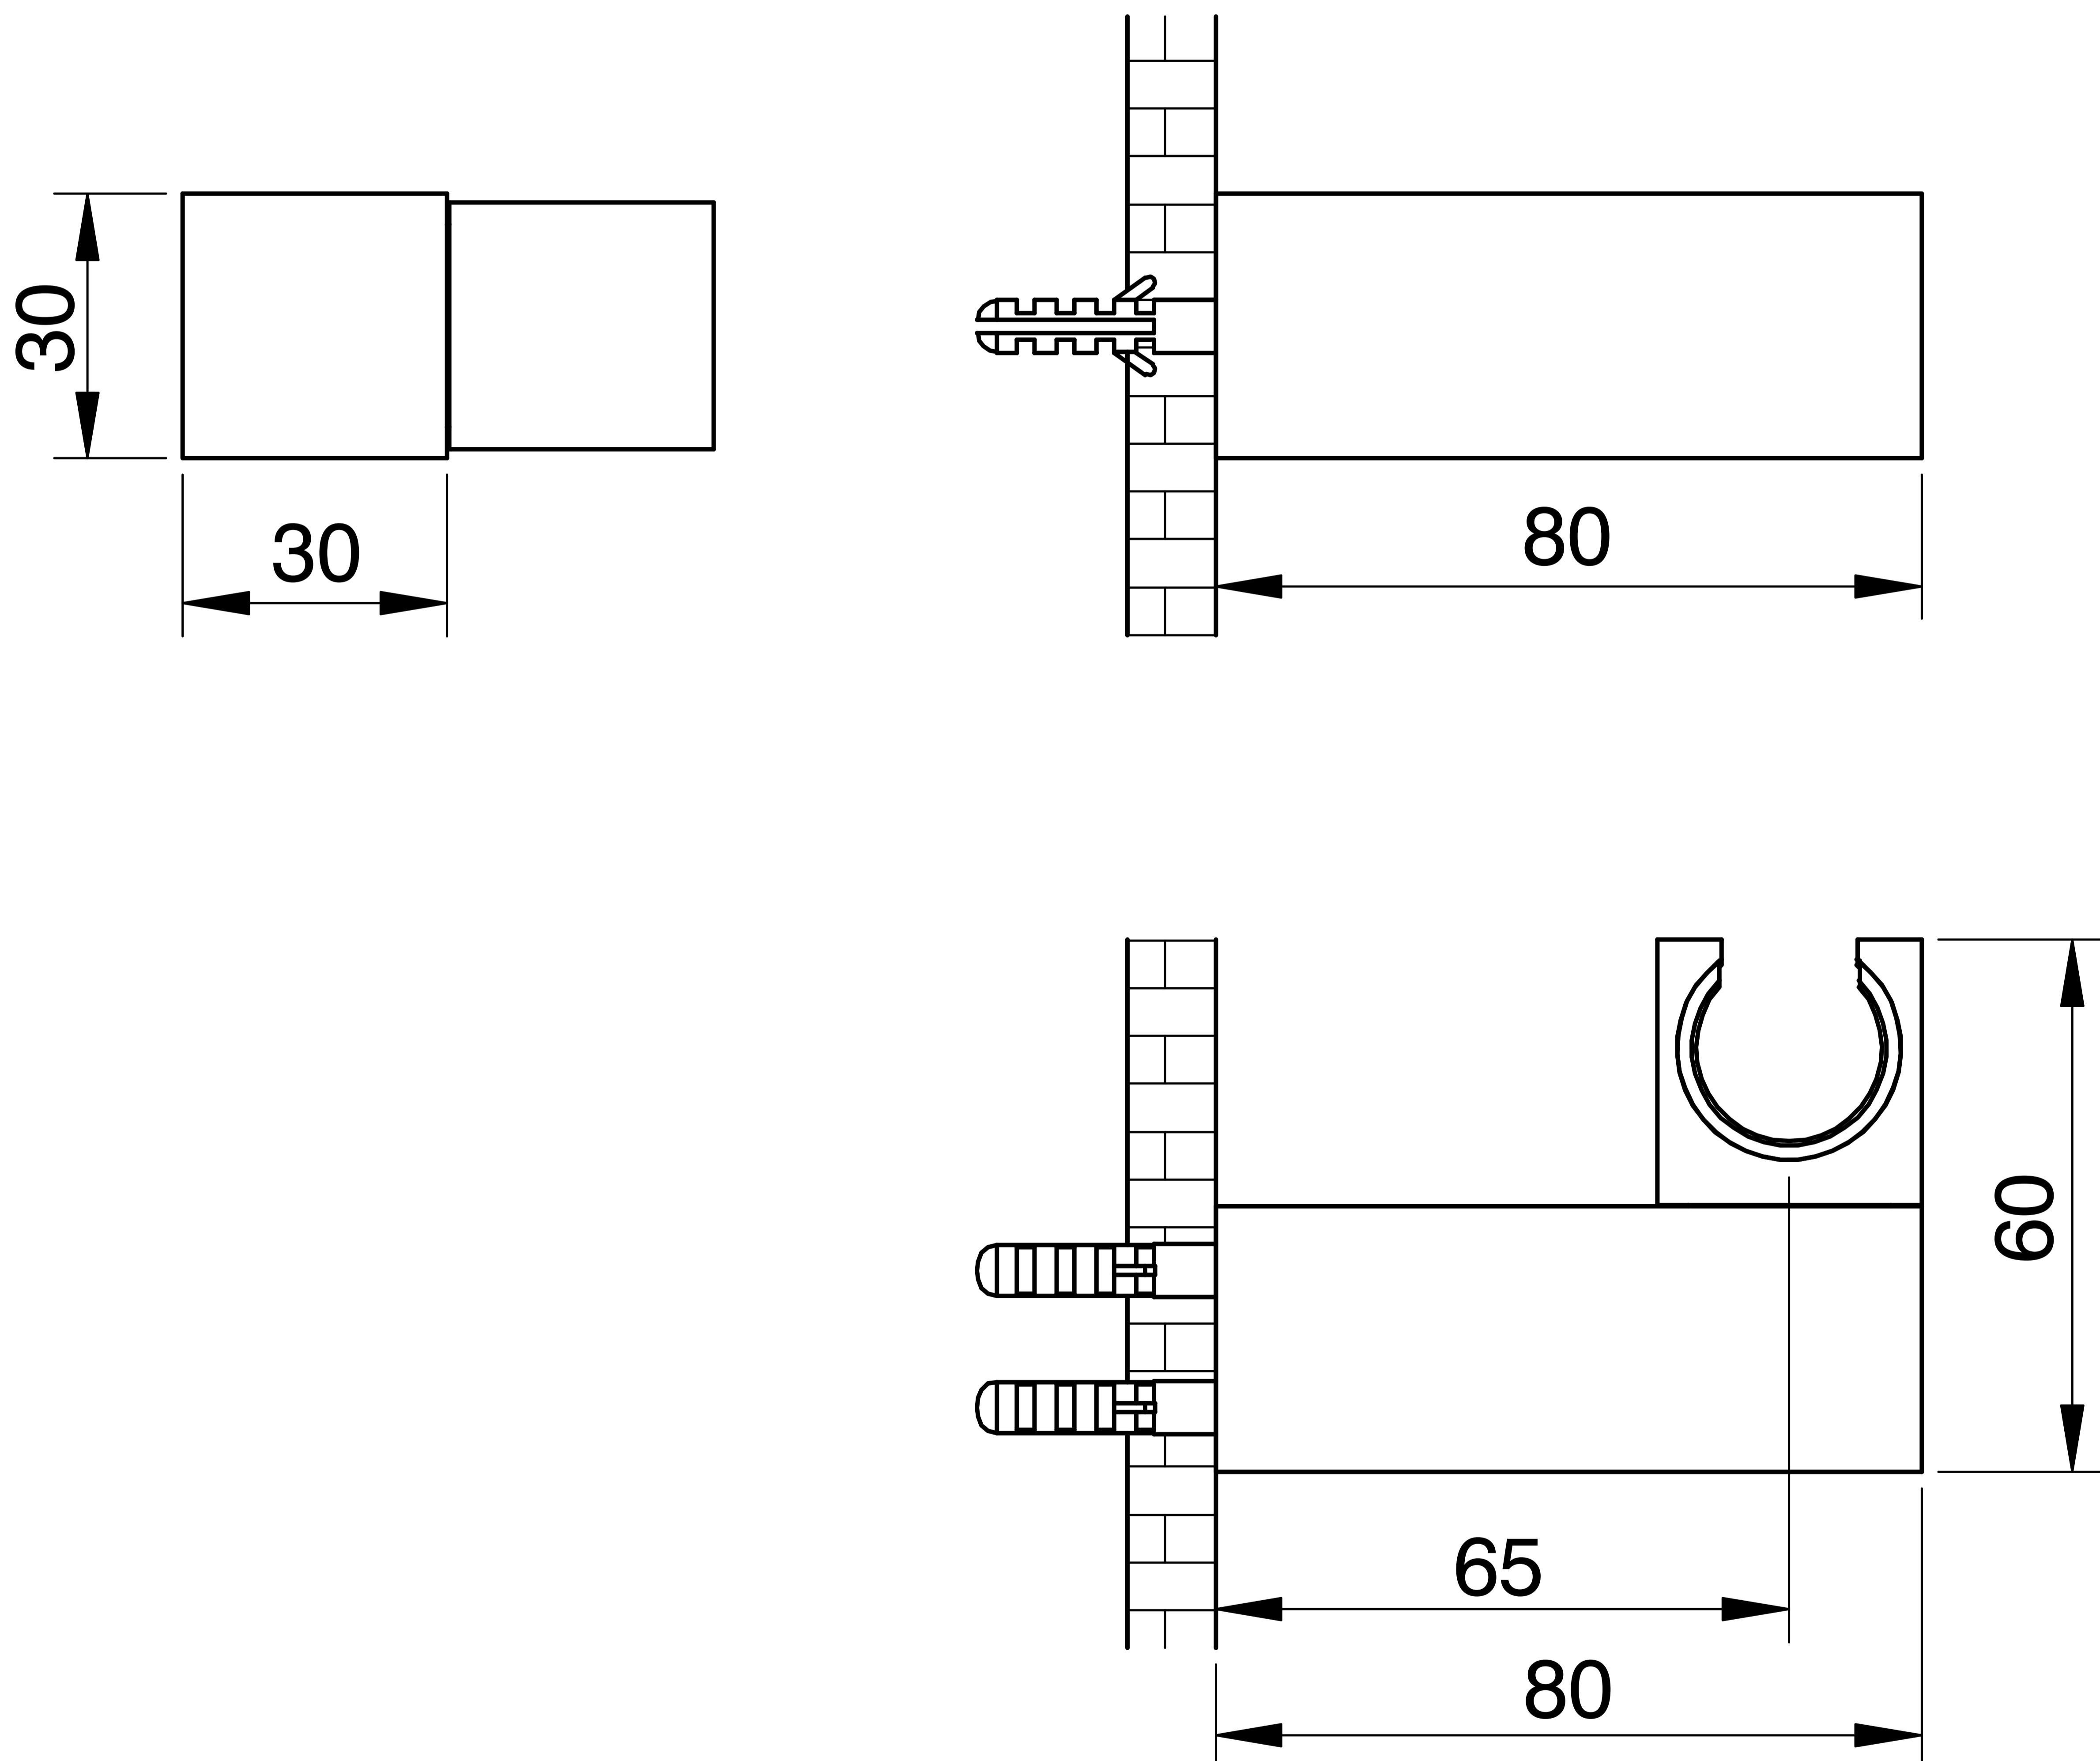

Brass Wall Hook Swivel

Product Code : 1125

Technical Drawing

All dimension are in **mm**